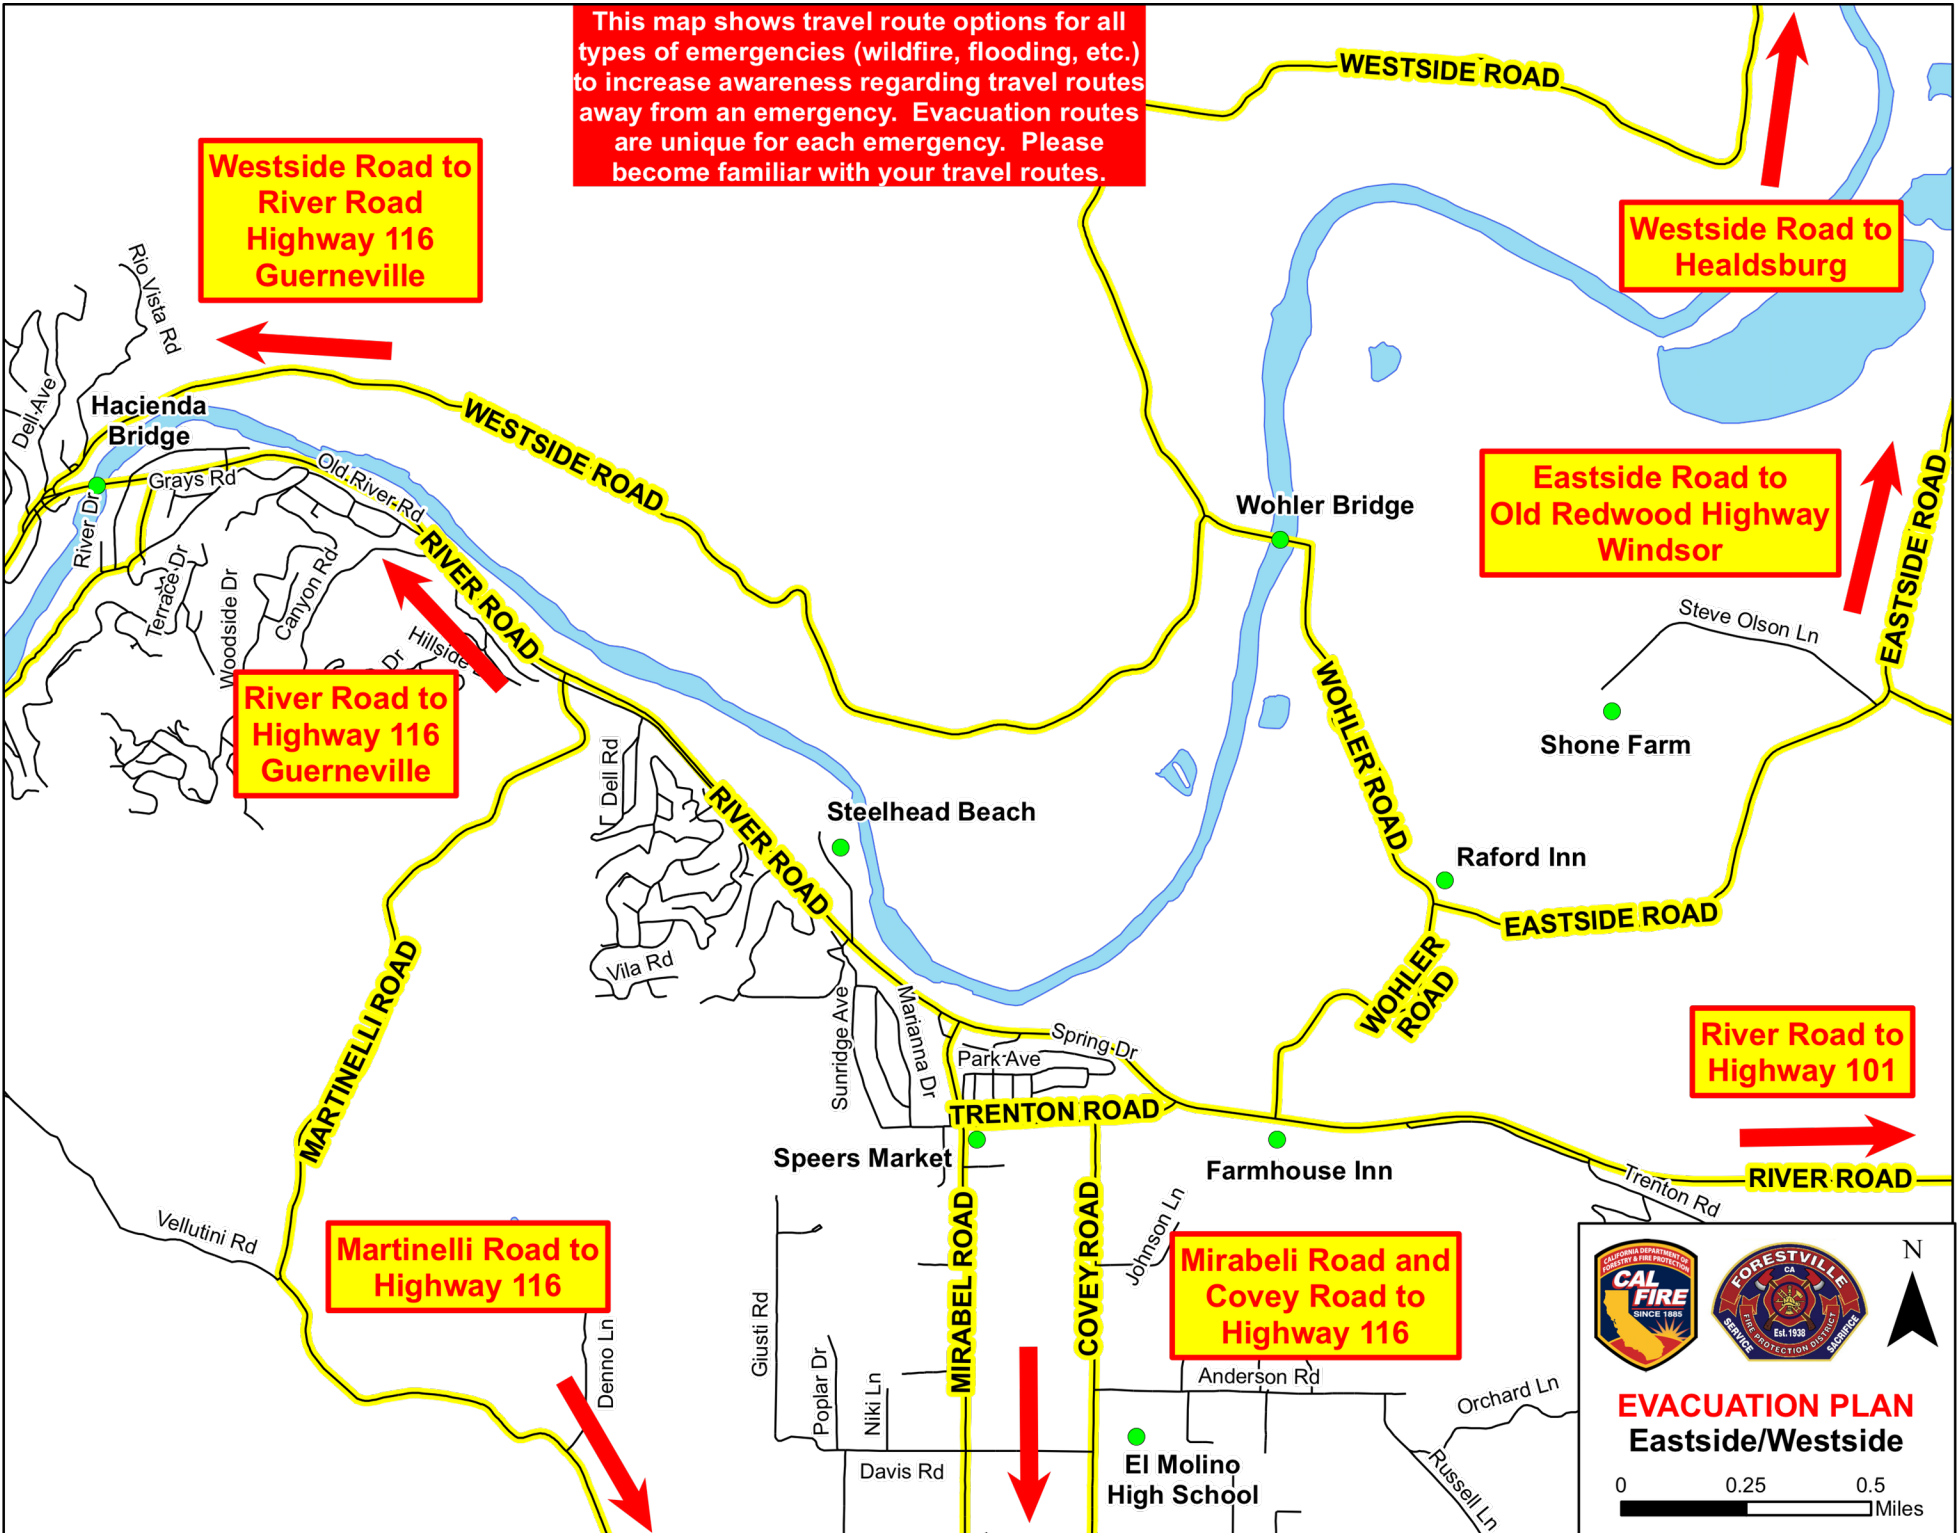

FORESTVILLE EASTSIDE-WESTSIDE-RDS.

This map shows travel route options for all types of emergencies (wildfire, flooding, etc.) to increase awareness regarding travel routes away from an emergency. Evacuation routes are unique for each emergency. Please become familiar with your travel routes.

Westside Road to River Road Highway 116 Guerneville

Westside Road to Healdsburg

Eastside Road to Old Redwood Highway Windsor

River Road to Highway 116 Guerneville

River Road to Highway 101

Martinelli Road to Highway 116

Mirabeli Road and Covey Road to Highway 116

EVACUATION PLAN
Eastside/Westside