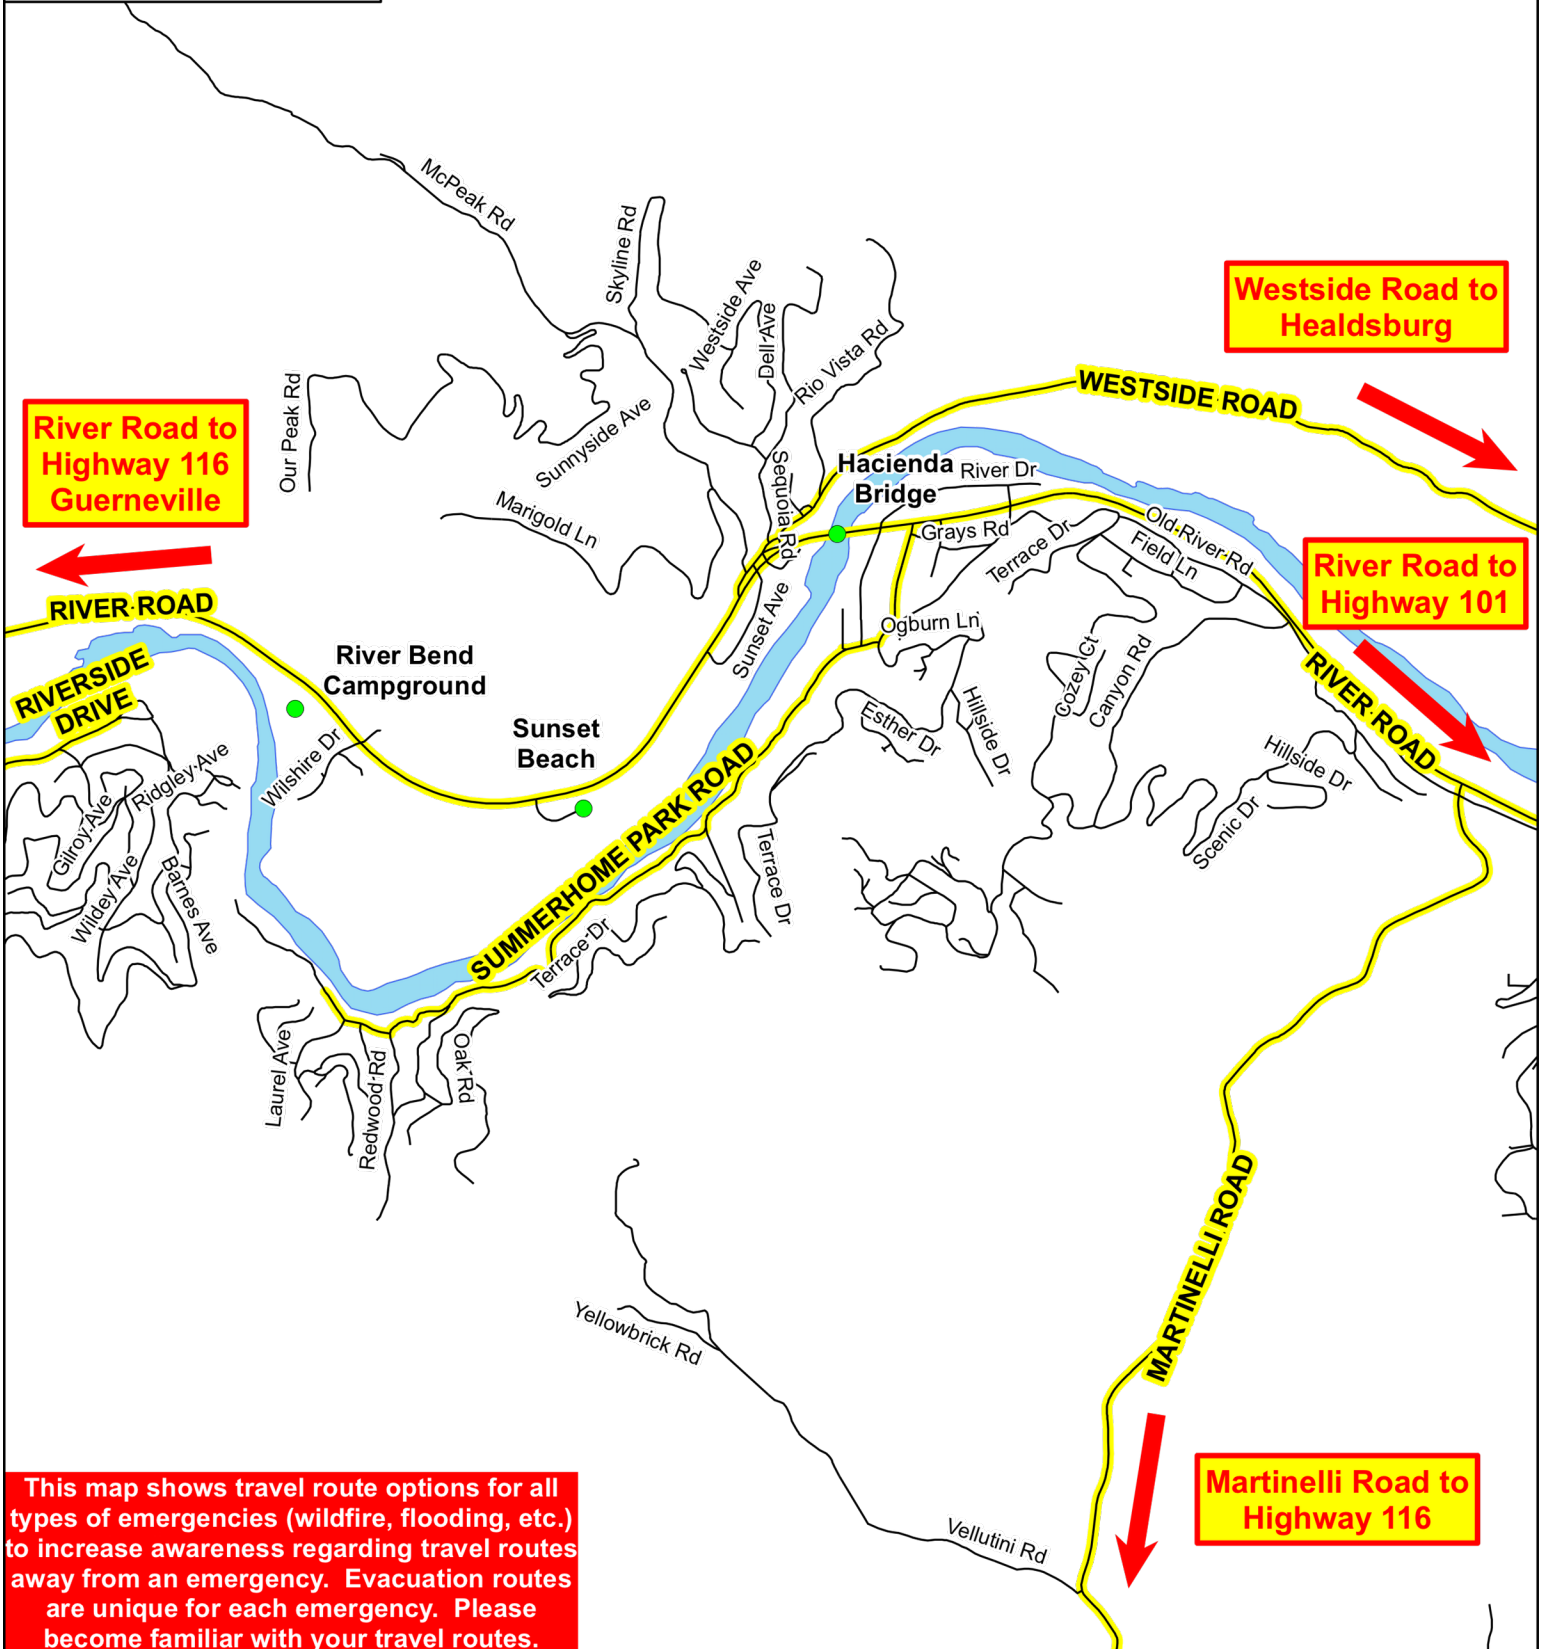

EVACUATION PLAN Hacienda/Martinelli

0 0.125 0.25
Miles

This map shows travel route options for all types of emergencies (wildfire, flooding, etc.) to increase awareness regarding travel routes away from an emergency. Evacuation routes are unique for each emergency. Please become familiar with your travel routes.